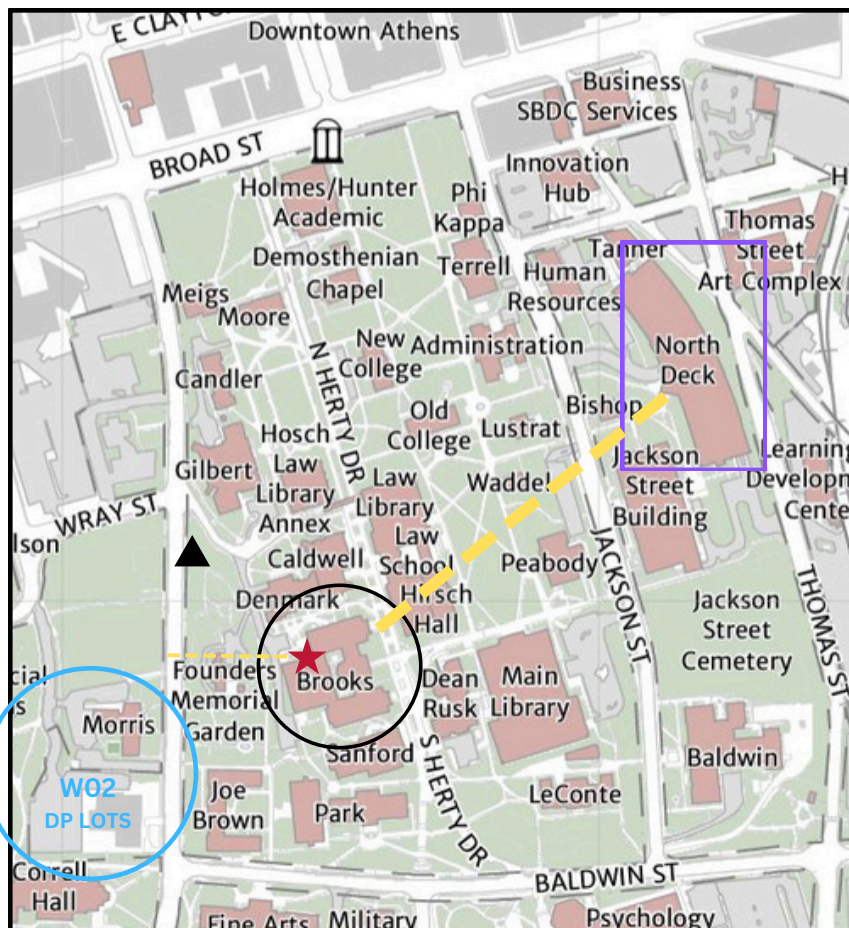

## Parking for OIBR in Brooks Hall

★ **OIBR Offices:**  
Suites 252 & 255  
Conference Room 249A

▲ **Campus Bus Stop**

□ **Visitor & DP Parking**

DP LOT **DP Parking**

➔ **Follow lines to Brooks  
Hall**

# Coming from the North Deck to Brooks Hall:

Enter the Building  
through the door on  
the far right.

Upon entering the building,  
go straight ahead and thru  
the double doors to the  
stairwell and go down the  
stairs to the 2nd floor.

At the bottom of the stairs,  
turn right and go thru the  
double doors. OIBR is on the  
left (Suite #255) and right  
side (Suite #252) of the hall-  
way.

# Coming from the DP Lot or Bus Stop on Lumpkin side:

**Enter the Building  
through this door.**

Go up one flight of stairs, then  
go straight thru the double  
doors to the OIBR Suite.

Turn right at the top of stairs,  
and go through the door, and  
our Conf. Rm. #249A will be on  
the right.